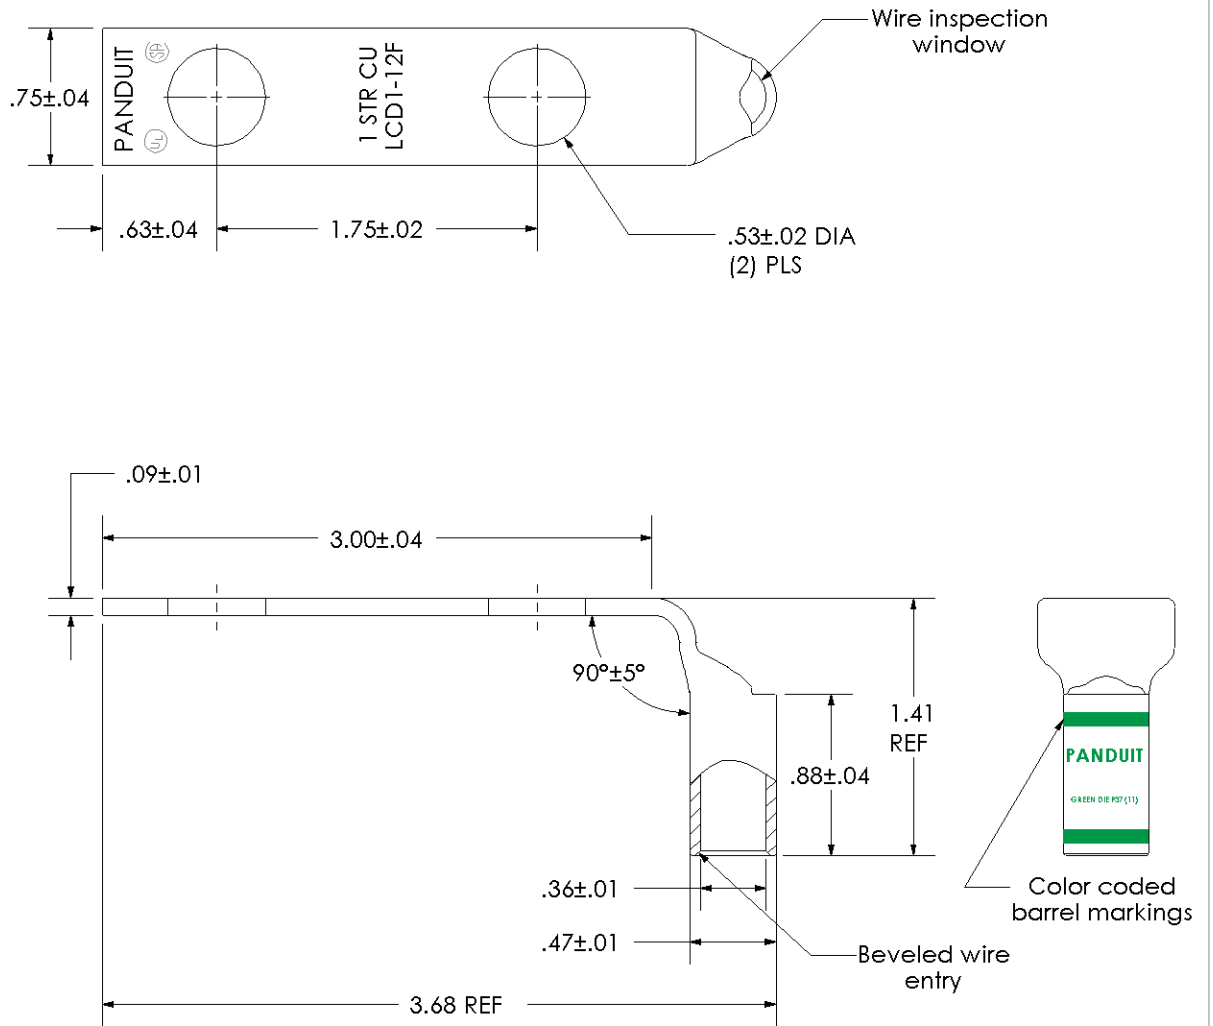

THIS COPY IS PROVIDED ON A RESTRICTED BASIS AND IS NOT TO BE USED IN ANY WAY DETRIMENTAL TO THE INTERESTS OF PANDUIT CORP.

Material	High Conductivity Seamless Copper Tube
Plating	Electro-Tin
Wire Size	1 AWG
Wire Type	Stranded Copper; Class B: Compact, Compressed or Concentric, Class C: Concentric
Wire Strip Length	15/16 in.
Stud Size	1/2 in.
UL Listed Wire Connector	Yes, for applications up to 35kv. Consult cable manufacturer for voltage stress relief instructions with applications greater than 2000 volts.
UL Temperature Rating	90° C
C.S.A Certified Wire Connector	Yes
Panduit Color Code on Barrel	GREEN
Panduit Die Index No. on Barrel	P37
Alternate Industry Die Index No. () on Barrel	(11)

PANDUIT CORP. TINLEY PARK, ILLINOIS

LCD1-12F-E
Copper Lug - Two-Hole, Standard Barrel, 90° Angle Tongue

REV	DATE	BY	CHK	DESCRIPTION	ECN
01	12/03	DRL	DRL	ADDED UL, CSA & PART NO. TO STAMP	11396

SCALE N/A DRAWING NO / CAD FILE LCD1-12F-CUST